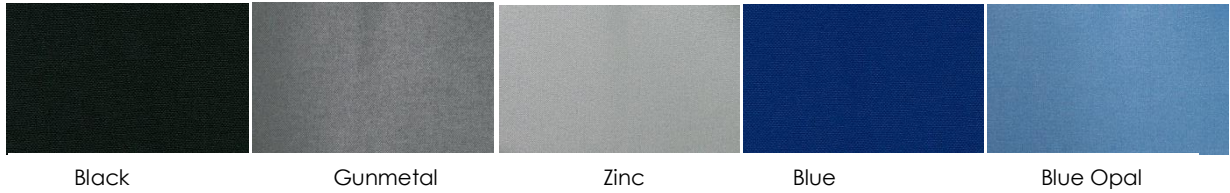

Olive Green

Willow

STANDARD LEATHER

Black

Blue

Havana

Natural

White

Purple Gloss

Cool Grey Gloss

Orange Gloss

DESIGNER WOOD MATT

Black Matt

Grey Matt

DESIGNER WOOD METTALLIC

Warm Grey

Cool Grey

Red Maroon

BUCKRAM

MILLENNIUM

KOMPLET COLLECTION SWATCHES

STANDARD LEATHER

Black Pebble

Creco Oil